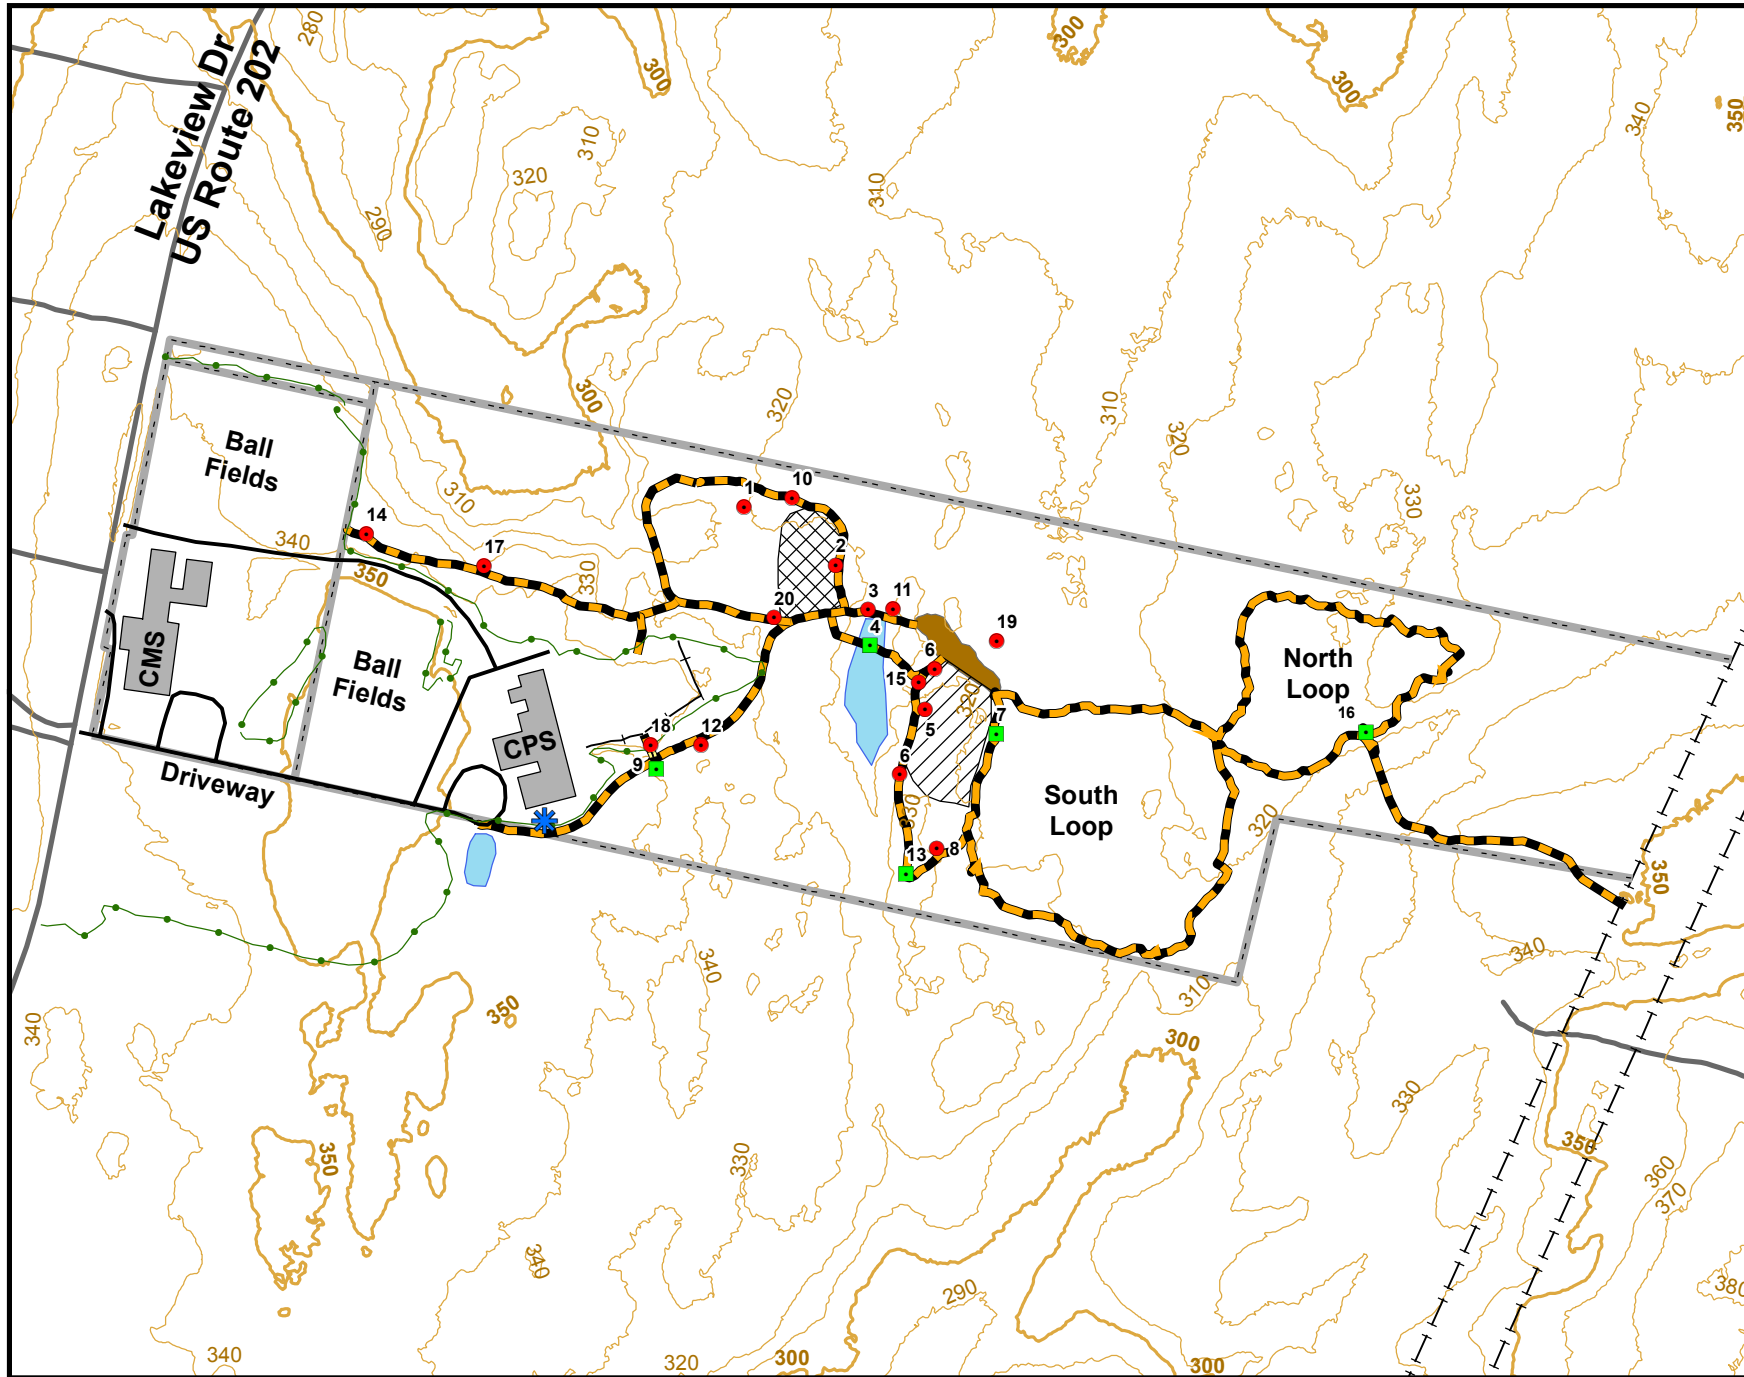

China School Forest

Legend

- KIOSK
- STATION
- STRUCTURE
- Fence
- Powerline ROW
- Property Line
- Treeline
- North & South Loops
- BRIDGE
- DRIVEWAY
- TRAIL
- Seed Tree Area
- Shelterwood Area
- Woodyard
- Pond

NAME	StationNum
FOREST CHOICES	1
SEED TREE	2
RIPARIAN AREA	3
WILDLIFE POND	4
GEOLOGY	5
SHELTERWOOD AREA	6
THE READING TREE	7
FOREST MEASUREMENTS	8
CPS PAVILLION	9
DEN TREE	10
TRACKING PIT	11
RED PINE PLANTATION	12
BIRDWATCHING HOUSE	13
CMS PAVILLION	14
TREE STUMP	15
LOGGING BRIDGE	16
FAIRY HOUSE VILLAGE	17
POLLINATOR GARDEN	18
GATHERING PLACE	19
STONE WALL STORIES	20